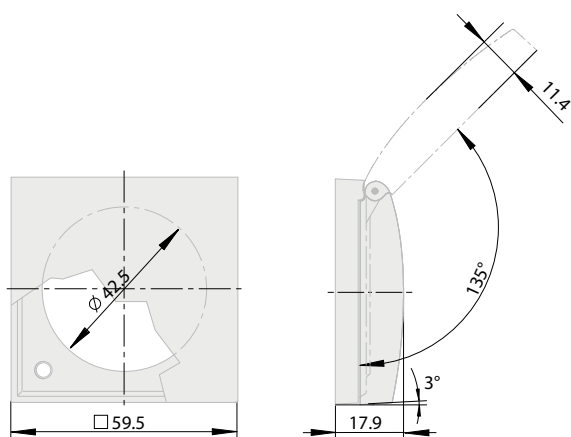

Frame with hinged cover

CODE: 1828.25... IP44

Frame with hinged cover
for the cover on socket outlets

serie INTEGRO FLOW

to be used with sealing strip item 1853
(otherwise protection degree cannot be guarantee)

Technical data

Article	Color
1828.25.95	antracite
1828.25.97	grigio lucido
1828.25.99	bianco ghiaccio lucido
1828.25.68	acciaio cromo satinato

Data sheets

Built-in appliance