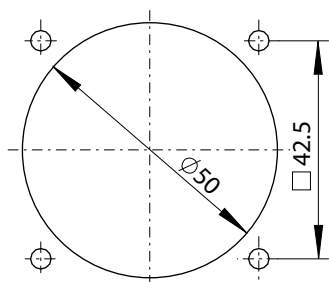

Wall box

CODE: **1883**

Wall box \varnothing 49 mm with cable clamp

Made in flame resistant thermoplastic material, compliant with VDE 0606-1

Insertion depth 45,5 mm

To be used with INTEGRO series

Data sheets