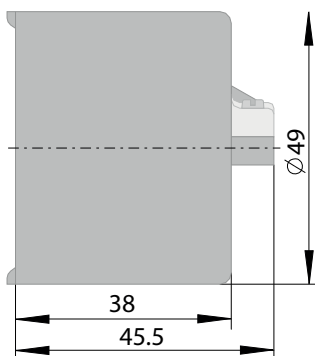

Wall box

CODE: **1883**

Wall box \varnothing 49 mm with cable clamp

Made in flame resistant thermoplastic material, compliant with VDE 0606-1

Insertion depth 45,5 mm

To be used with INTEGRO series

Data sheets