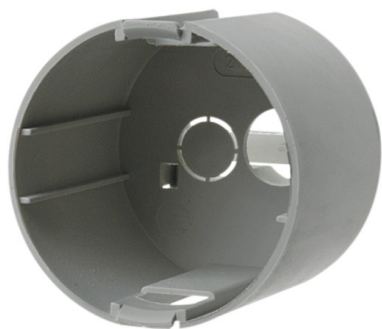

Wall box

CODE: **1883**

Wall box \varnothing 49 mm with cable clamp

Made in flame resistant thermoplastic material, compliant with VDE 0606-1

Insertion depth 45,5 mm

To be used with INTEGRO series

Data sheets

Built-in appliance