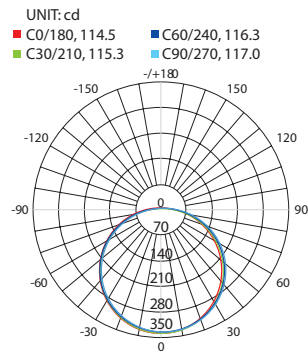

Packed in bag including:

- 5 m reel
- 2 power cables
- 1 cap with hole
- 1 blind plug
- 10 clips with screws

Features

- 2835 SMD Led - 120 LED/m
- Selected bin colour
- Beam angle: 120°
- Minimum cutting section: 50 mm
- Extendible max: 5,000 mm
- Dimmable
- Colour rendering: >90
- Protection degree: IP67, for outdoor use
- Working temperature: -20 +45°C
- Storage temperature: 0 +60°C
- Rear adhesive: 3M - 9080A
- Material: copper/polyamide 2 layer
- Substrate colour: white
- Average life: 40,000 hours @T55°C
- Led operative life: L80B10

Technical data

Article	Led colour	Colour temp.	Volt	Led type	Led/m	W/M	LM/M	LM/W	IP
FLR.712.W	Bianco Freddo	6000°K	24V DC	2835 SMD	120	9,6	1200	125	67
FLR.712.D	Bianco Diurno	4000°K	24V DC	2835 SMD	120	9,6	1180	123	67
FLR.712.WW	Bianco Caldo	3000°K	24V DC	2835 SMD	120	9,6	1110	115	67
FLR.712.XW	Bianco Extra Caldo	2700°K	24V DC	2835 SMD	120	9,6	1080	112	67

Data sheets

Height	Eavg, Emax	Angle: 114.49 deg	Diameter
1m	91.87, 334.4 lx		310.87cm
2m	22.97, 83.60 lx		621.74cm
3m	10.21, 37.16 lx		932.62cm
4m	5.742, 20.90 lx		1243.49cm
5m	3.675, 13.38 lx		1554.36cm
6m	2.552, 9.289 lx		1865.23cm
7m	1.875, 6.825 lx		2176.10cm
8m	1.435, 5.225 lx		2486.98cm
9m	1.134, 4.128 lx		2797.85cm
10m	0.9187, 3.344 lx		3108.72cm