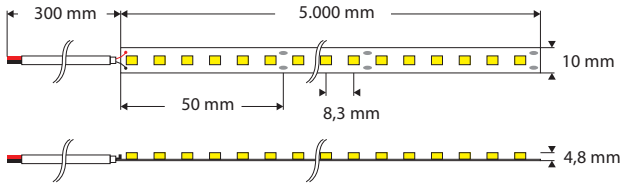

WATERPROOF HIGH LIGHT OUTPUT / LOW CONSUMPTION STRIP

CODE: FLR.712

Led strip for professional use.

Transparent silicone sheath, walkable, impact resistant.

Given the considerable production of heat it is necessary to mount the strip on material with good thermal dissipation (eg metal); we recommend our PA series aluminum profiles.

Packed in bag including:

- 5 m reel
- 2 power cables
- 1 cap with hole
- 1 blind plug
- 10 clips with screws

Features

- 2835 SMD Led - 120 LED/m
- Selected bin colour
- Beam angle: 120°
- Minimum cutting section: 50 mm
- Extendible max: 5,000 mm
- Dimmable
- Colour rendering: >90
- Protection degree: IP67, for outdoor use
- Working temperature: -20 +45°C
- Storage temperature: 0 +60°C
- Rear adhesive: 3M - 9080A
- Material: copper/polyamide 2 layer
- Substrate colour: white
- Average life: 40,000 hours @T55°C
- Led operative life: L80B10

Technical data

Article	Led colour	Colour temp.	Volt	Led type	Led/m	W/M	LM/M	LM/W	IP
FLR.712.W	Bianco Freddo	6000°K	24V DC	2835 SMD	120	9,6	1200	125	67
FLR.712.D	Bianco Diurno	4000°K	24V DC	2835 SMD	120	9,6	1180	123	67
FLR.712.WW	Bianco Caldo	3000°K	24V DC	2835 SMD	120	9,6	1110	115	67
FLR.712.XW	Bianco Extra Caldo	2700°K	24V DC	2835 SMD	120	9,6	1080	112	67

Data sheets

Height	Eavg, Emax	Angle: 114.49 deg	Diameter
1m	91.87, 334.4 lx		310.87cm
2m	22.97, 83.60 lx		621.74cm
3m	10.21, 37.16 lx		932.62cm
4m	5.742, 20.90 lx		1243.49cm
5m	3.675, 13.38 lx		1554.36cm
6m	2.552, 9.289 lx		1865.23cm
7m	1.875, 6.825 lx		2176.10cm
8m	1.435, 5.225 lx		2486.98cm
9m	1.134, 4.128 lx		2797.85cm
10m	0.9187, 3.344 lx		3108.72cm